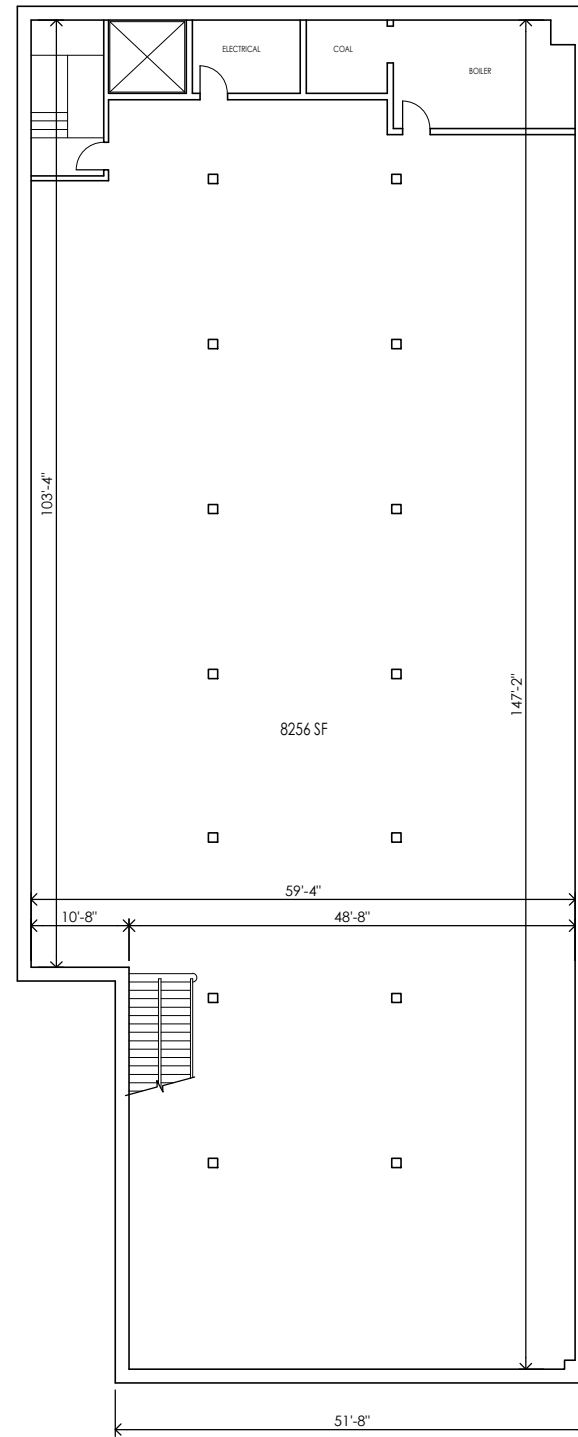

EXIST'G 1ST FLOOR

SCALE: 1/8"=1'-0"

EMPIRE HOTEL
 SALISBURY, NC

EXIST'G 2ND FLOOR
 SCALE: 1/8"=1'-0"

EMPIRE HOTEL
SALISBURY, NC

EXIST'G 3RD FLOOR

SCALE: 1/8"=1'-0"

EMPIRE HOTEL
SALISBURY, NC

UNFINISHED CELLAR

SCALE: 1/8"=1'-0"

FINISHED BASEMENT

SCALE: 1/8"=1'-0"

MEZZANINE

SCALE: 1/8"=1'-0"

EMPIRE HOTEL
SALISBURY, NC