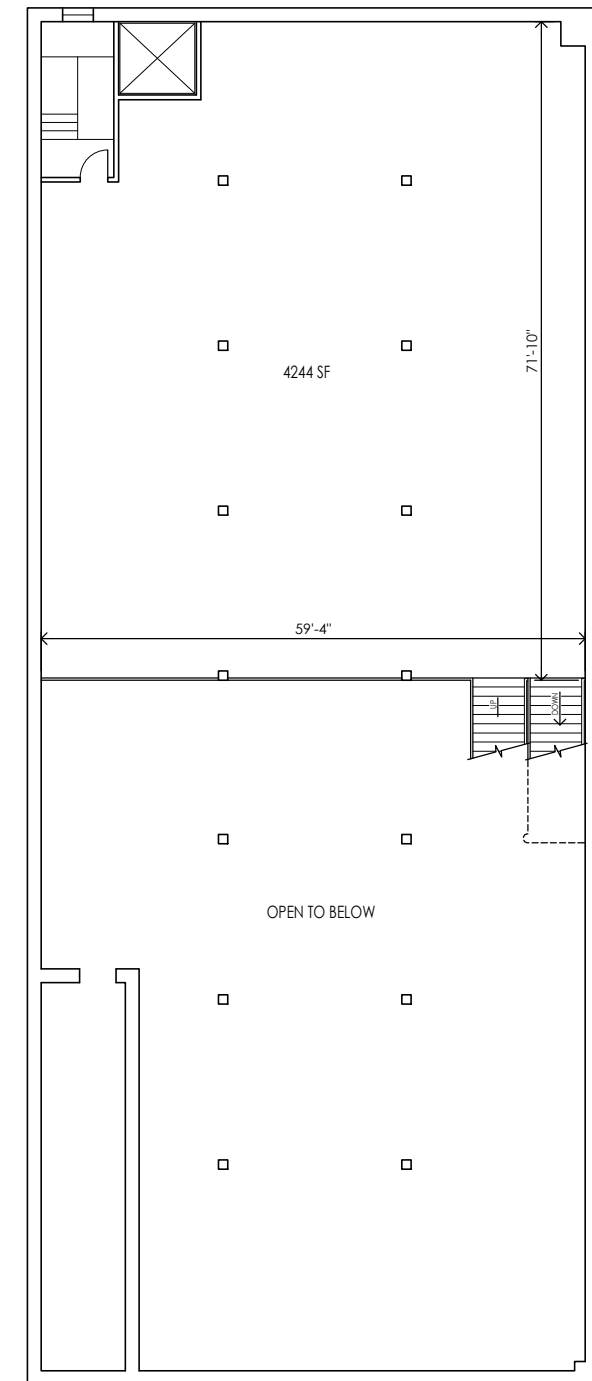

EXIST'G 1ST FLOOR

SCALE: 1/8"=1'-0"

EMPIRE HOTEL
 SALISBURY, NC

EXIST'G 2ND FLOOR
 SCALE: 1/8"=1'-0"

EMPIRE HOTEL
SALISBURY, NC

EXIST'G 3RD FLOOR

SCALE: 1/8"=1'-0"

EMPIRE HOTEL
SALISBURY, NC

UNFINISHED CELLAR

SCALE: 1/8"=1'-0"

FINISHED BASEMENT

SCALE: 1/8"=1'-0"

MEZZANINE

SCALE: 1/8"=1'-0"

EMPIRE HOTEL
SALISBURY, NC