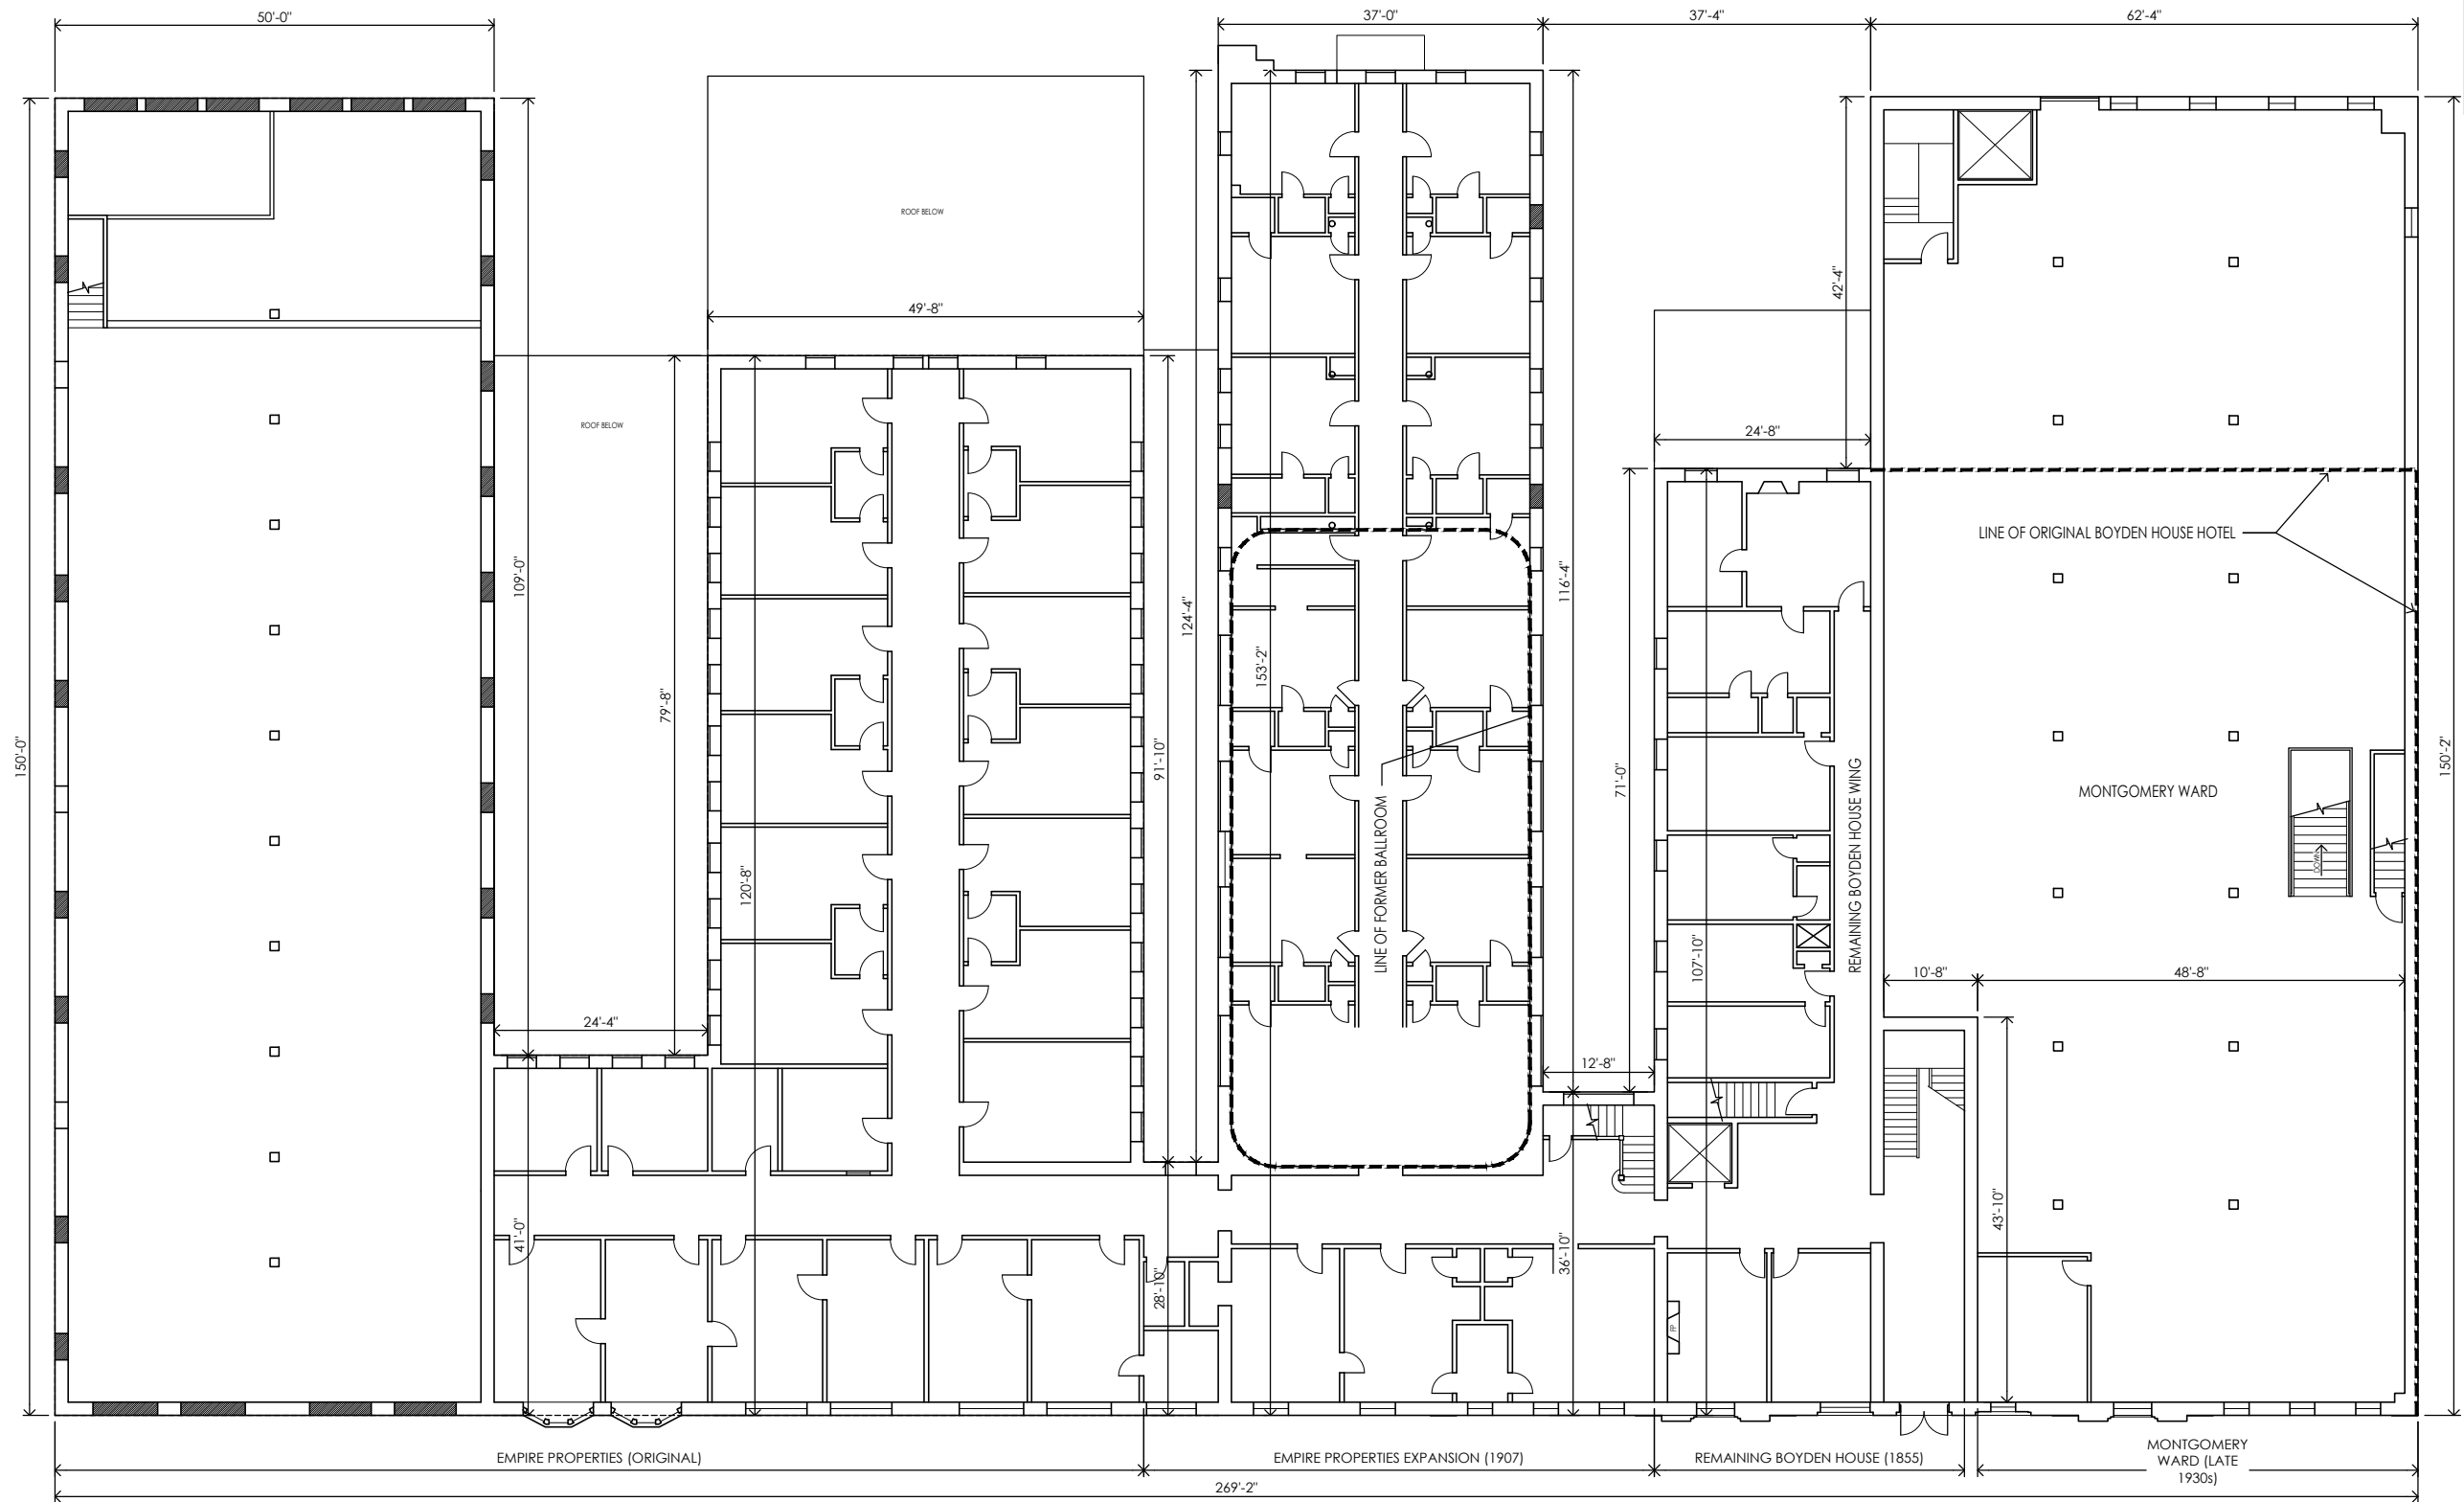

EXIST'G 1ST FLOOR

SCALE: 1/8"=1'-0"

EMPIRE HOTEL
 SALISBURY, NC

EXIST'G 2ND FLOOR
 SCALE: 1/8"=1'-0"

EMPIRE HOTEL
SALISBURY, NC

EXIST'G 3RD FLOOR

SCALE: 1/8"=1'-0"

EMPIRE HOTEL
SALISBURY, NC

UNFINISHED CELLAR

SCALE: 1/8"=1'-0"

FINISHED BASEMENT

SCALE: 1/8"=1'-0"

MEZZANINE

SCALE: 1/8"=1'-0"

EMPIRE HOTEL
SALISBURY, NC