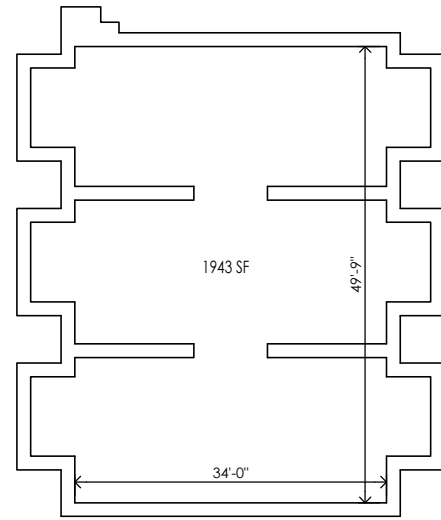

EXIST'G 1ST FLOOR

SCALE: 1/8"=1'-0"

EMPIRE HOTEL
 SALISBURY, NC

EXIST'G 2ND FLOOR
 SCALE: 1/8"=1'-0"

EMPIRE HOTEL
SALISBURY, NC

EXIST'G 3RD FLOOR

SCALE: 1/8"=1'-0"

EMPIRE HOTEL
SALISBURY, NC

UNFINISHED CELLAR

SCALE: 1/8"=1'-0"

FINISHED BASEMENT

SCALE: 1/8"=1'-0"

MEZZANINE

SCALE: 1/8"=1'-0"

EMPIRE HOTEL
SALISBURY, NC